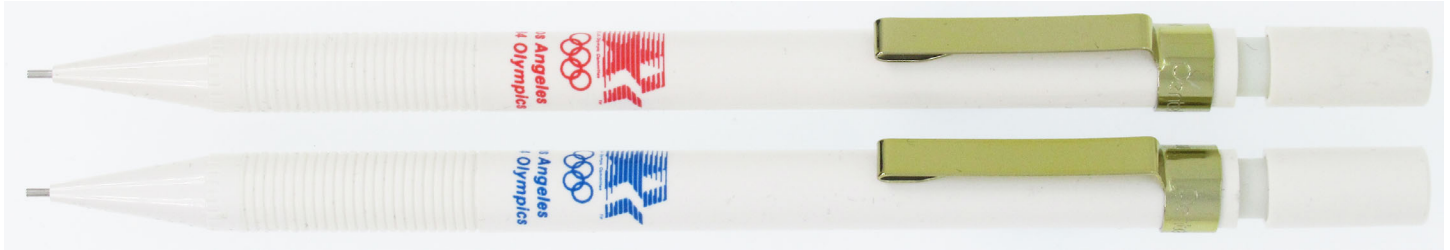

## A125WO Sharplet-2 Olympics Pencil

Image Source Jimmy Simpson

Size	0.5
Base Colors	White with Red or Blue Olympic Logo
Years Available	1983 to 1984
Mfg Country	Japan
Dist Country	USA
Dimensions	Overall: 141.2mm Eraser Cap: 16.3mm Reservoir: 3.5mm Body: 99.3mm Tip: 22.1mm