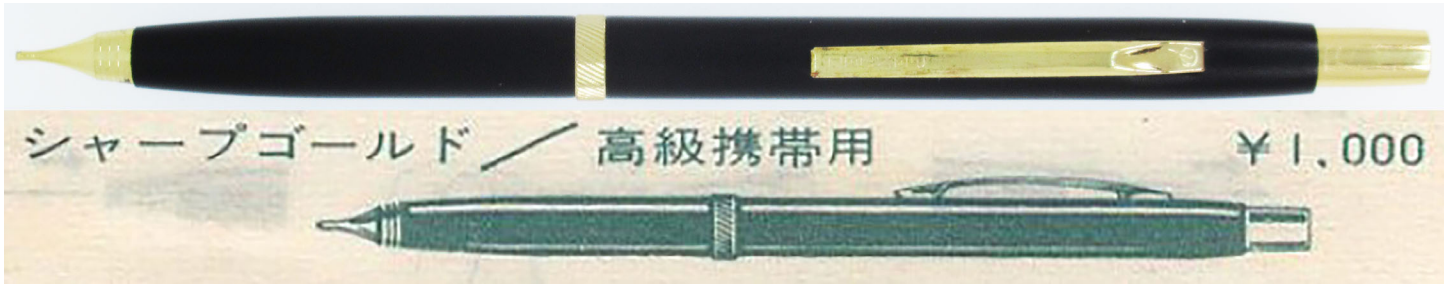

## SG Sharp Gold Pencil

Image Source Jimmy Simpson [1] | 1970 Japanese One-Sheet [2]

Size	0.5
Base Colors	Matt Black with Gold Trim
Years Available	1970
Mfg Country	Japan
Dist Country	Japan
Price Tags	¥1000
Dimensions	Overall: 138.9mm Eraser Cap: 11.1mm Body: 69.8mm Grip & Ring: 46.2mm Tip: 11.8mm