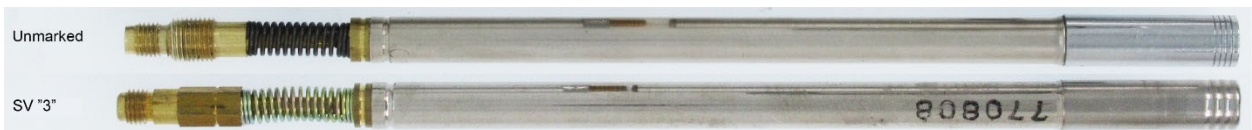

Image 12: Differences between internal Unmarked SV and "3" SV