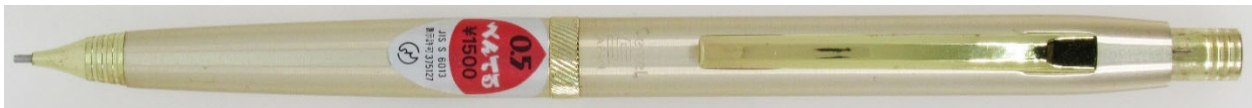

### SG65

This pencil is listed in the 1980 Japanese catalog (see Image 06) as the SG65.

Image 23: SG65

Although, not as brilliant as the SG75, it is a brushed solid gold color.