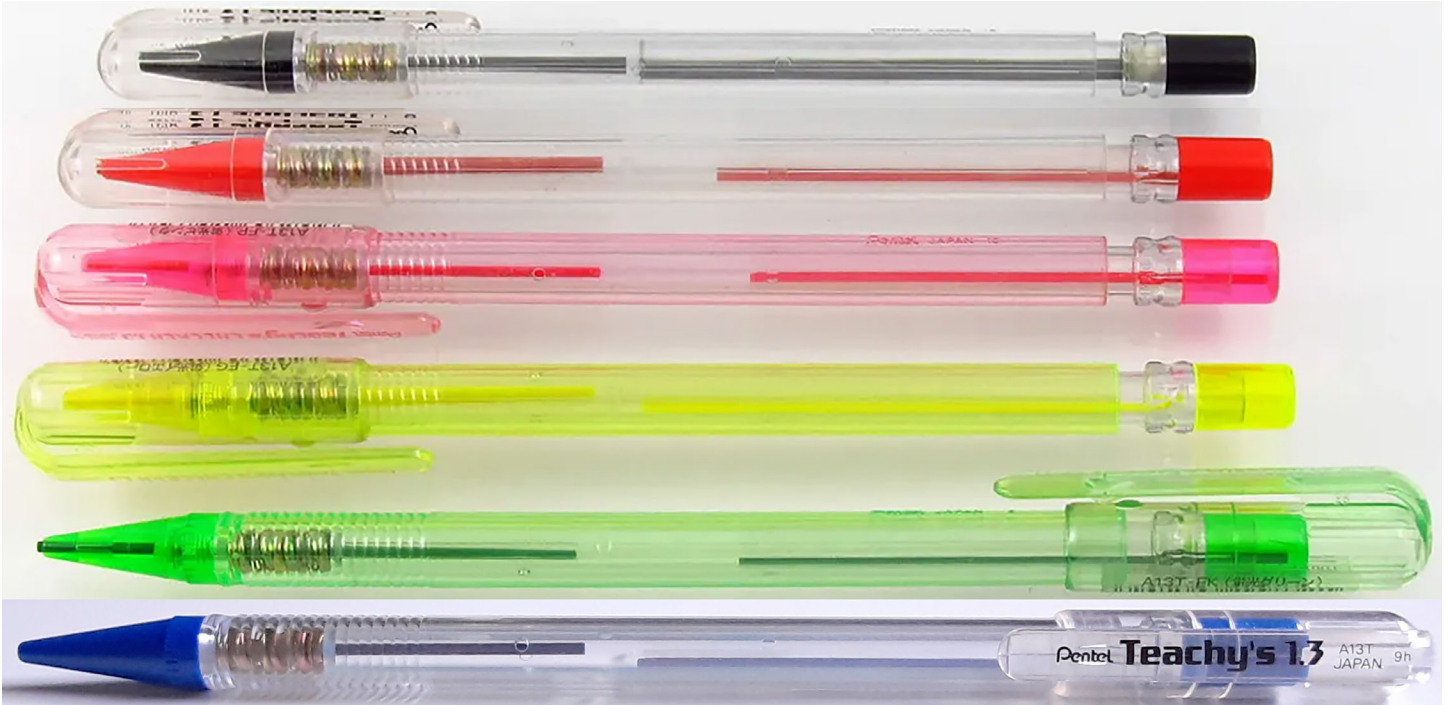

## A13T Teachy's Checker Pencil

Image Source <https://blog.goo.ne.jp/monogusa-hakubutsukan/e/be0102b8292716bc0605c32e820c7902> [1-5] | <https://let04.exblog.jp/31470159/> [6]

Size	1.3
Base Colors	A Black / B Red / C Blue / FG Fluorescent Yellow / FK Fluorescent Green / FP Fluorescent Pink
Years Available	1999 to Current
Mfg Country	Japan
Dist Country	Japan
Price Tags	¥100
Dimensions	Overall (Capped / Posted / No Cap): 146.6mm / 155.0mm / 141.0mm Cap (excluding clip): 40.0mm Eraser Cover: 11.2mm Body: 109.7mm Tip: 20.0mm