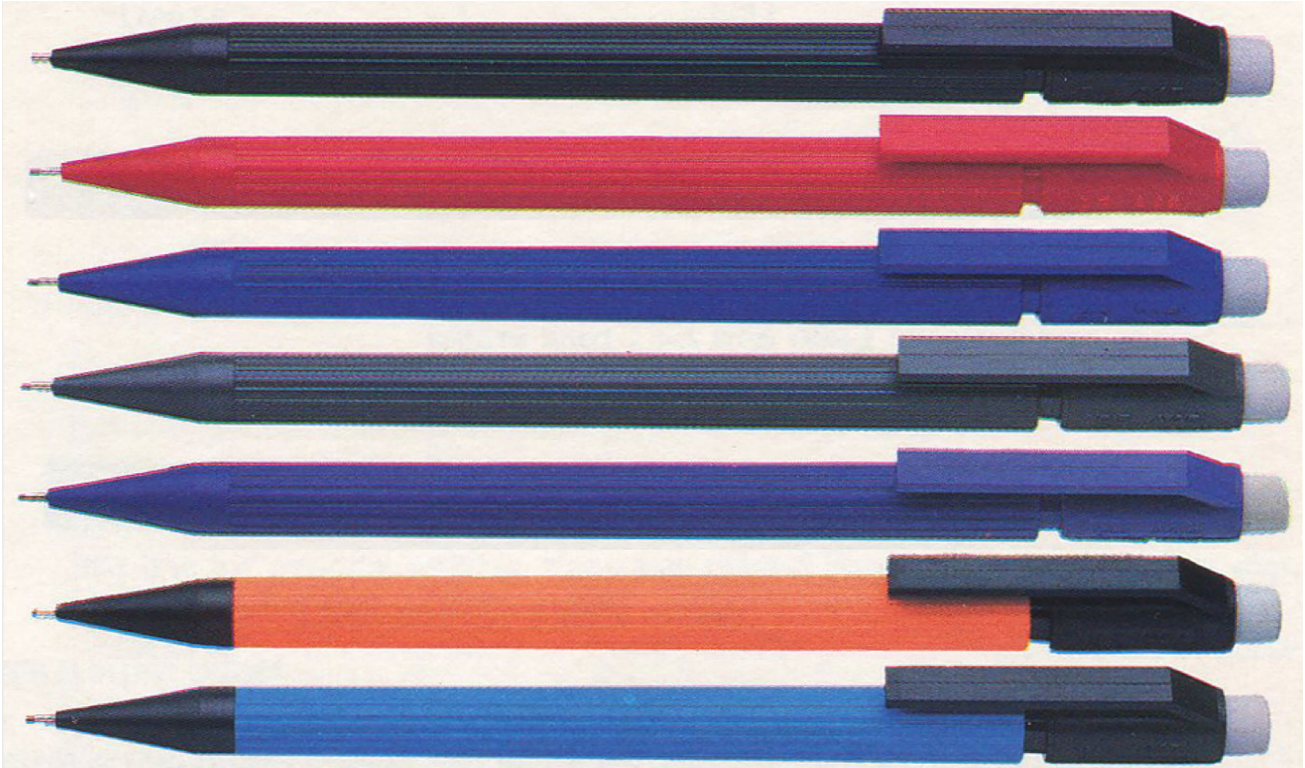

## A45 / A47 Econo-Sharp Automatic Pencil

Image Source Pentel of America 1994 Catalog

Size 0.5 / 0.7  
Base Colors 0.5 A Black / B Red / C Blue / N Gray / V Violet  
0.7 F Orange & Black / S Sky Blue & Black  
Years Available 1990 to early-00's  
Mfg Country USA  
Dist Country Worldwide  
Dimensions Overall: 144.7mm  
Reservoir Cap & Eraser: 30.2mm  
Body: 90.9mm  
Tip: 23.6mm