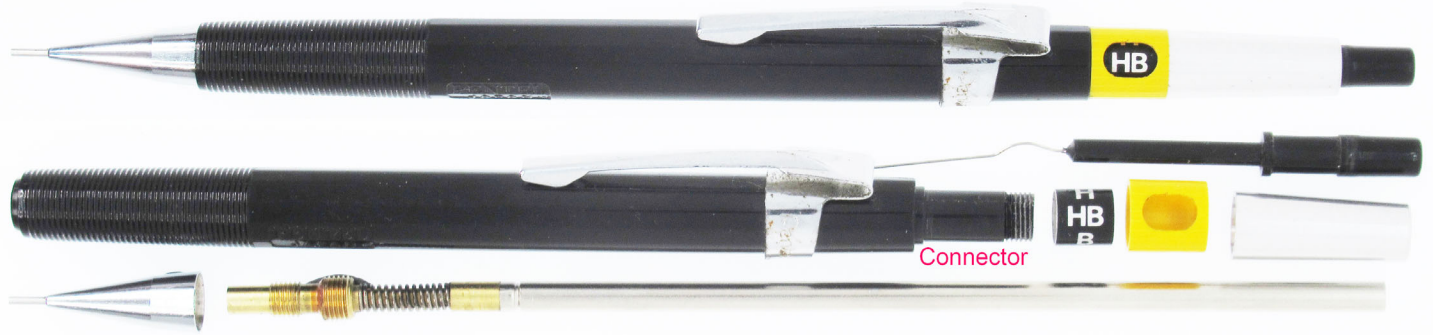

Pentel Pencils Identification Book

Graph II Mechanical Pencil

Image Source Jimmy Simpson

Size	0.5
Base Colors	Black Body, Yellow Band
Years Available	Early-70's
Mfg Country	Japan
Dist Country	Japan
Dimensions	Overall: 148.6mm Reservoir Cap: 7.8mm Extender: 18.0mm Ring: 8.1mm Body: 94.4mm Tip: 20.3mm

This pencil is the immediate precursor to the PG5.

The only real external difference between the Graph II and the PG5, is the text of the lead indicator is larger and bolder on the Graph II. The major differences are primarily internal, with the area marked "Connector" above being a molded piece of the body on the Graph II and a separate white piece (with a sticker listing the lead sizes attached) on the PG5. A second major difference is that on the Graph II, the lead reservoir screws in from the front (with the larger thread, seen above), and on the PG5, it drops in through the back, and is held in place by the chrome tip [See the article "Graph II vs PG5" in Appendix B].

<https://blog.naver.com/enne313/221901664685>