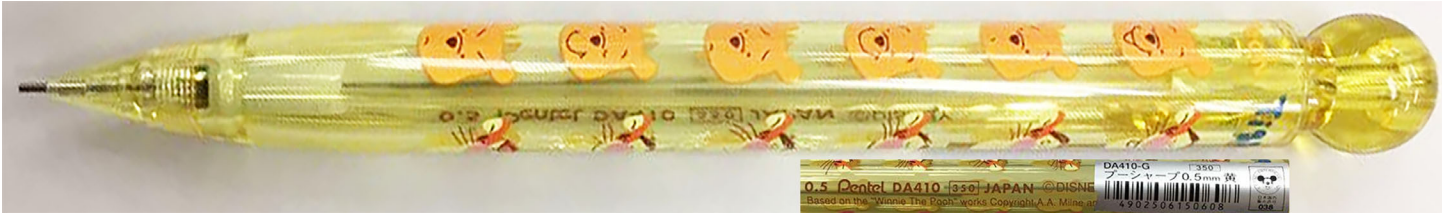

## Disney DA410 Winnie the Pooh Character Automatic Pencil

Image Source <https://jp.mercari.com/item/m71838884064>

Size 0.5  
Base Colors G Yellow  
Years Available 1990's  
Mfg Country Japan  
Dist Country Japan  
Price Tags ¥350