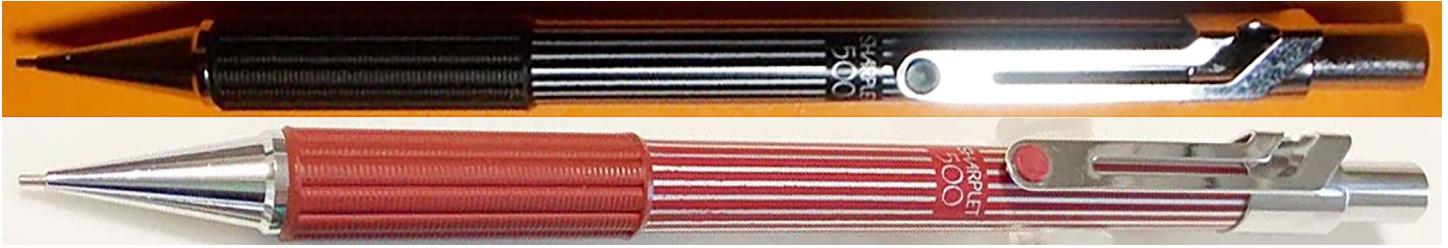

## Q545 Sharplet 500 Mechanical Pencil

Image Source <http://mysupplyroom.blogspot.com/2016/08/new-old-pentel-q545.html> [1] | [Aucfree.com](http://Aucfree.com) [2]

Size	0.5
Base Colors	A Black / B Red / C Blue / D Green
Years Available	1985 to early-90's
Mfg Country	Japan
Dist Country	Worldwide
Price Tags	¥500
Dimensions	Overall: 135.1mm Eraser Cap: 12.3mm Body: 74.2mm Grip: 29.6mm Tip: 19mm