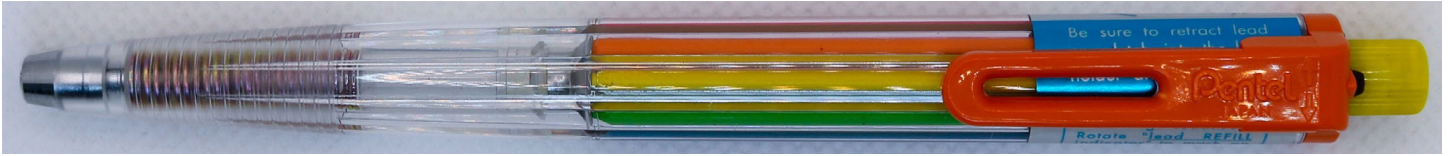

## PH158 8-Color Mechanical Pencil

Image Source Knockologist

Size 2.0  
Base Colors Clear with Colored Accents  
Black / Blue / Orange / Yellow  
Years Available 1981 to Current  
Mfg Country Japan  
Dist Country Worldwide