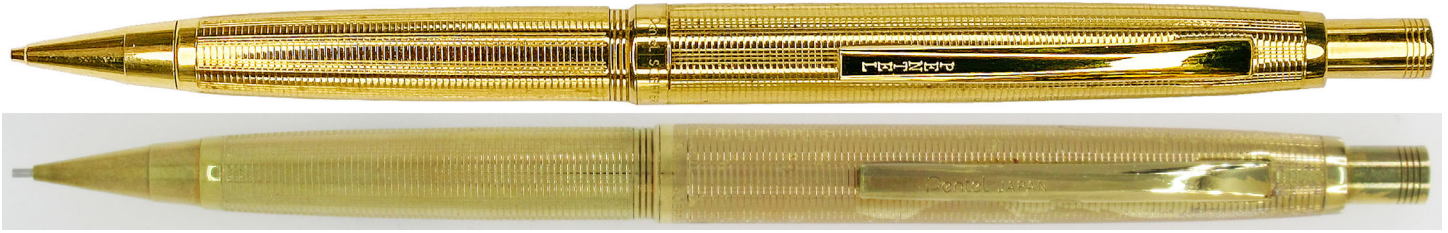

## Scepter Gold Plated Pencil

Image Source Cummins07 [1] | Jimmy Simpson [2]

Size	0.5
Base Colors	Gold Plated
Years Available	Early-70's
Mfg Country	Japan
Dist Country	Japan
Price Tags	¥5000
Dimensions	Overall: 138.6mm Eraser Cap: 8.1mm Body: 70.2mm Grip: 42.1mm Tip: 18.2mm