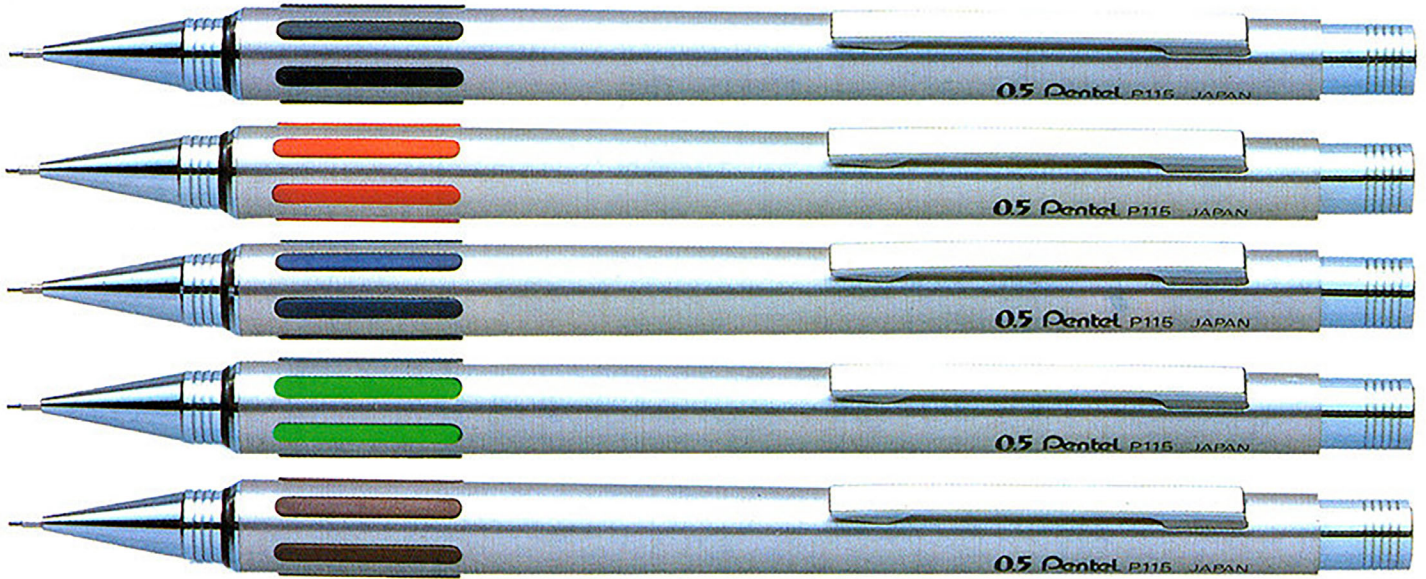

## P115 Mechanical Pencil

Image Source <http://pentel.blog.jp/archives/10412223.html>

Size 0.5  
Base Colors Silver Body  
Rubber Grips - A Black / B Red / C Blue / D Green / E Brown  
Years Available 1984 to 2003  
Mfg Country Japan  
Dist Country Japan  
Price Tags ¥1000  
Dimensions Overall: 135.3mm  
Eraser Cap: 9.9mm  
Body: 105.8mm  
Tip: 19.6mm