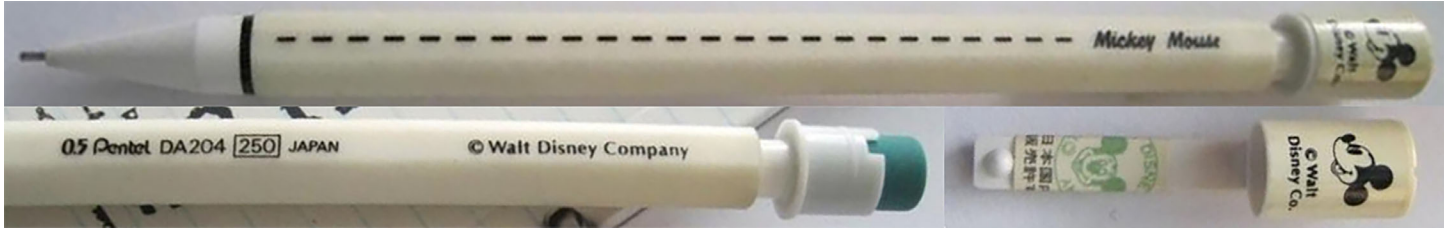

## Disney DA204 Automatic Pencil

Image Source <https://www.ruten.com.tw/item/show?21719276153206>

Size 0.5  
Base Colors White  
Years Available 1980's  
Mfg Country Japan  
Dist Country Japan  
Price Tags ¥250  
The clip is part of the cap.