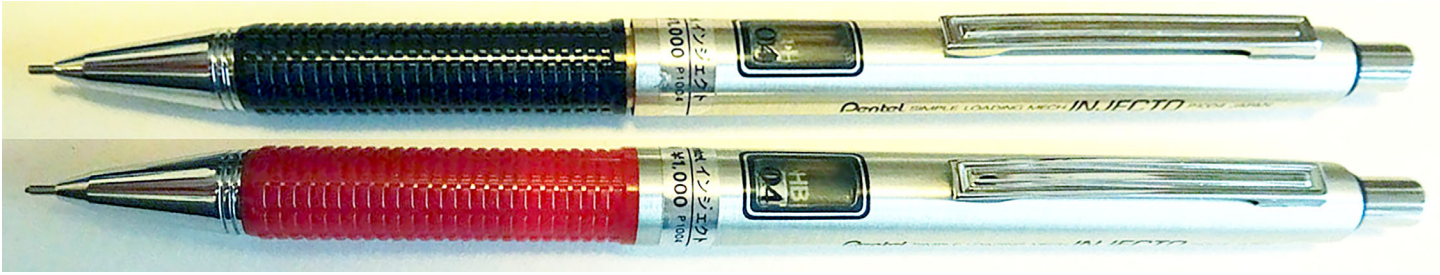

## P1004 Injecto Pencil

Image Source <https://twitter.com/LoAspetto/status/1622093144216014851>

Size	0.4
Base Colors	Silver body w/ colored grip A Black / B Red
Years Available	Mid to late-70's
Mfg Country	Japan
Dist Country	Japan
Price Tags	¥1000