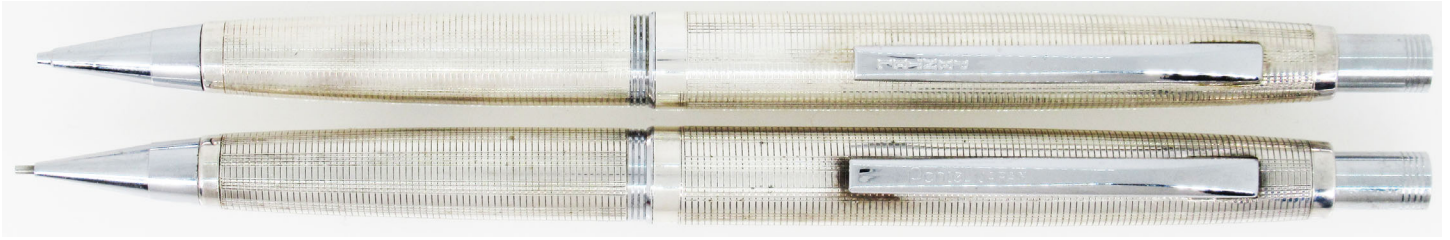

## Scepter Silver Plated Pencil

Image Source Jimmy Simpson

Size	0.5
Base Colors	Silver Plated
Years Available	Early-70's
Mfg Country	Japan
Dist Country	Japan
Price Tags	¥3000
Dimensions	Overall: 138.6mm Eraser Cap: 8.1mm Body: 70.2mm Grip: 42.1mm Tip: 18.2mm