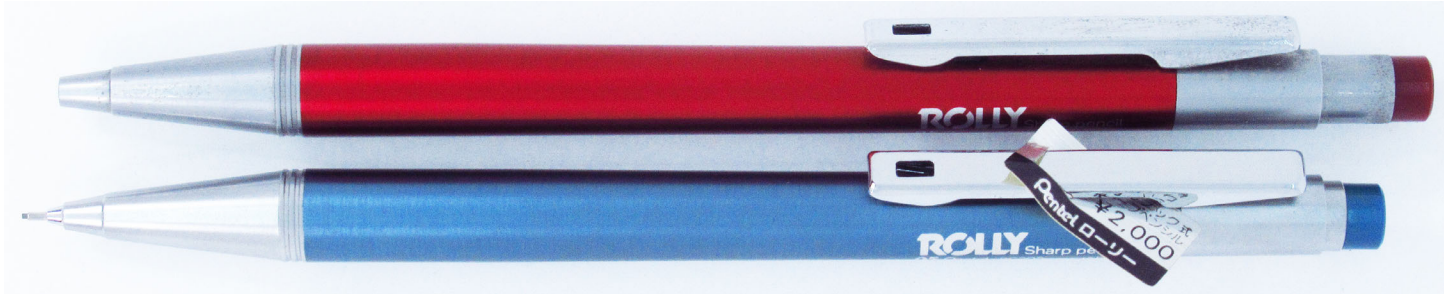

Pentel Pencils Identification Book

PC205 Rolly Mechanical Pencil

Image Source Jimmy Simpson

Size	0.5
Base Colors	A Matt Black / B Matt Red / C Matt Blue
Years Available	1984 to late-80's
Mfg Country	Japan
Dist Country	Japan
Price Tags	¥2000
Dimensions	Overall: 141.4mm Eraser Cap: 11.3mm Body: 105.2mm Tip: 24.9mm

The PC205 is the Rolly version of the PC255 Clicsharp.

The PC255 is a match for the RC20 Rolling Writer. It was available with the matching color RC20 in the Slim Rolly Gift Set. The RC20 was available labeled as a Rolly in Japan, or the Clicroller in the rest of the world.

The model name starts with PC, followed by a three-digit number, and this number indicates the price, domestic/export and size in that order.

The price digit 1 = ¥1500, 2 = ¥2000 and 3 = ¥3000.

The domestic/export digit: 0-4 are for domestic (Japan) use and 5-9 are for export.

<https://m.blog.naver.com/enne313/30157977146>

Tags #DoubleKnock #FF-PC205