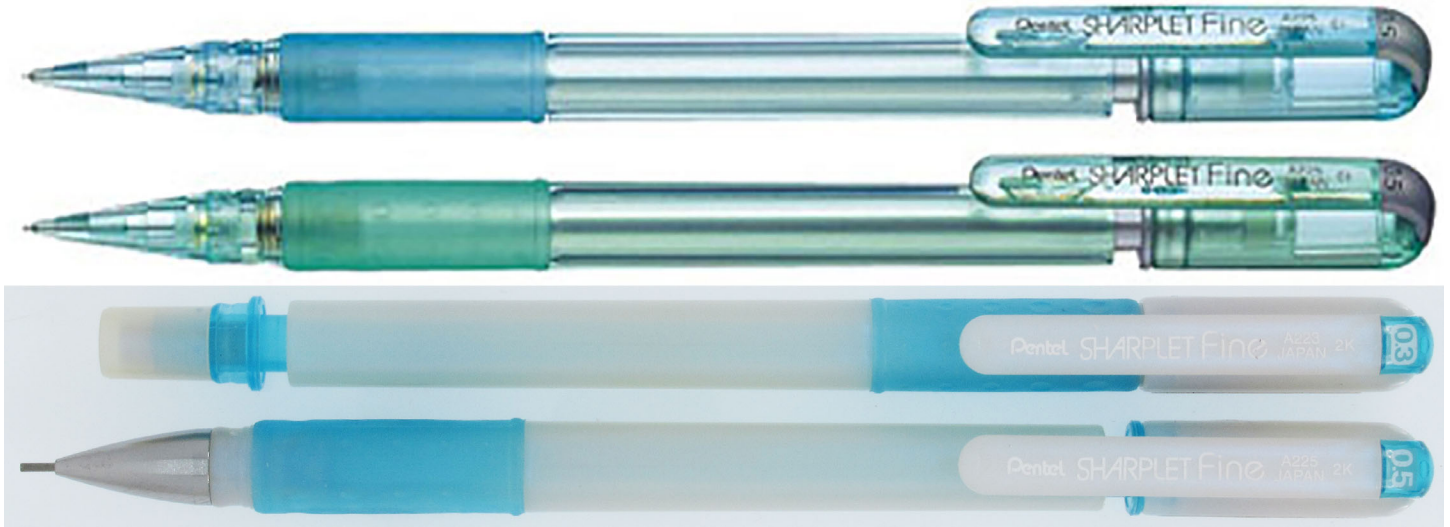

Pentel Pencils Identification Book

A223 / A225 Sharplet Fine Automatic Pencil

Image Source <https://bit.ly/WangFung-A225> [1,2] | Jimmy Simpson [3,4]

Size	0.3 / 0.5
Base Colors	C Blue / D Green / N Gray / P Pink / PC Pearl Blue / PF Pearl Orange / PK Pearl Light Green / PP Pearl Pink
Years Available	Early to mid-00's
Mfg Country	Japan
Dist Country	Worldwide
Dimensions	Overall (Capped / Posted / No Cap): 136.4mm / 145.4mm / 130.7mm Cap (excluding clip): 29.6mm Eraser Cover: 11.2mm Plunger: 8.2mm Body: 60.3mm Grip: 31.4 Tip: 19.6mm

The Date Code is the 2 characters at the end of the text on the cap.

Tags #Cap #FF-A223 #Sharplet