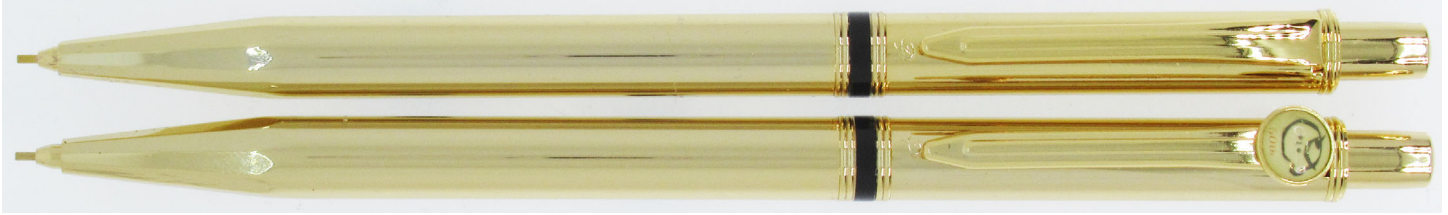

Pentel Pencils Identification Book

A31 Mechanical Pencil

Image Source Jimmy Simpson

Size	0.5
Base Colors	Gold
Years Available	Mid to late-90's
Mfg Country	Japan
Dist Country	Japan
Price Tags	¥3000
Dimensions	Overall: 140.9mm Reservoir Cap: 8.9mm Body: 44.9mm Grip: 82.5mm Tip: 4.6mm

The A31 pencil is a match to the B31 ballpoint.
There is a variant of this, released in 1996 for Pentel's 50th Anniversary.

<http://shogei-bungu.com/?pid=19569791>

Tags #FF-A21