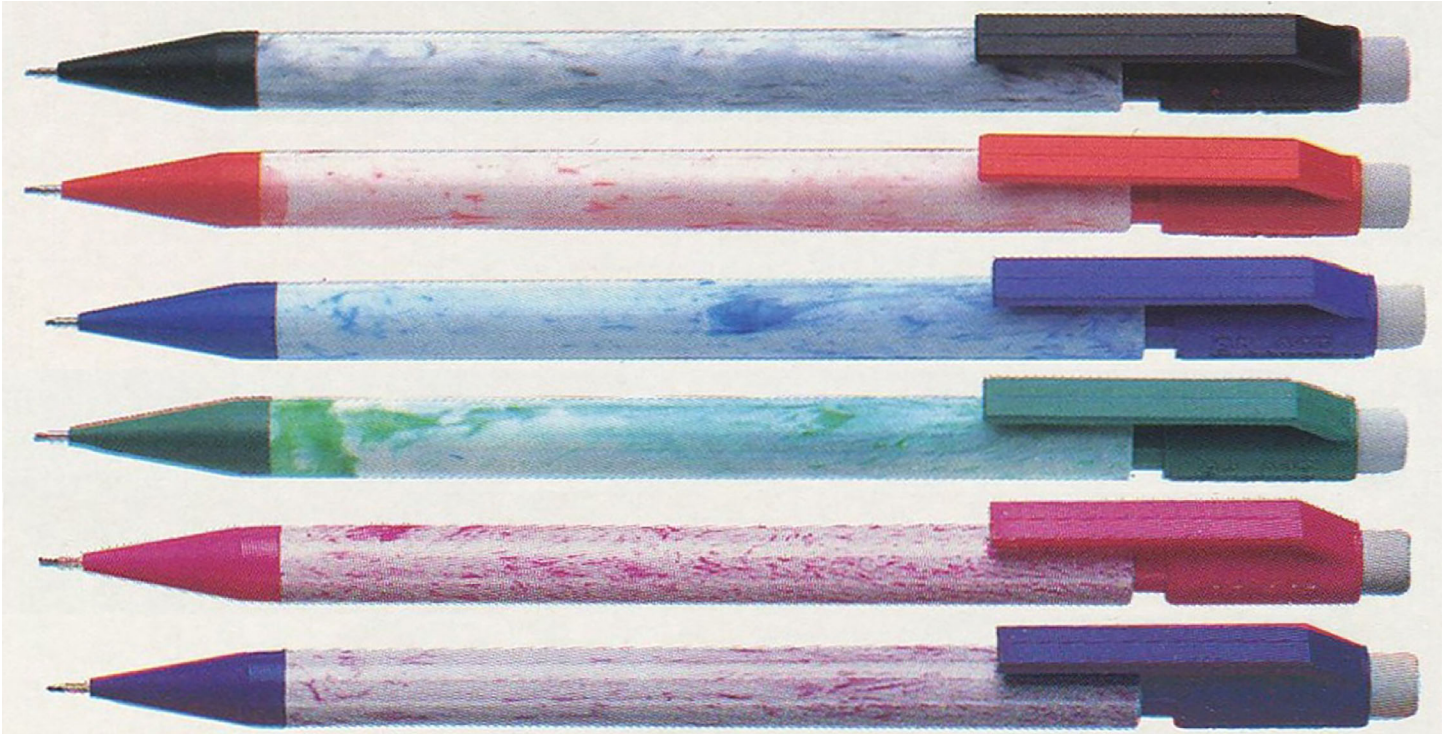

## A45MB2 Rock 'n Write Automatic Pencil

Image Source Pentel of America 1994 Catalog

Size 0.5  
Base Colors Light Marble Barrel  
A Black / B Red / C Blue / D Green / P Pink / V Violet  
Years Available Mid-90's  
Mfg Country USA  
Dist Country Worldwide  
Dimensions Overall: 144.7mm  
Reservoir Cap & Eraser: 30.2mm  
Body: 90.9mm  
Tip: 23.6mm