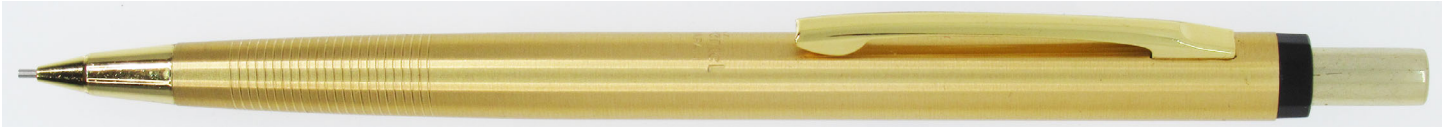

## PS65 Sliding Sleeve Automatic Pencil

Image Source Jimmy Simpson

Size	0.5
Base Colors	Gold
Years Available	Late-70's to late-90's
Mfg Country	Japan
Dist Country	Worldwide
Dimensions	Overall: 135.5mm Eraser Cap: 11.5mm Body: 110.3mm Tip: 13.7mm