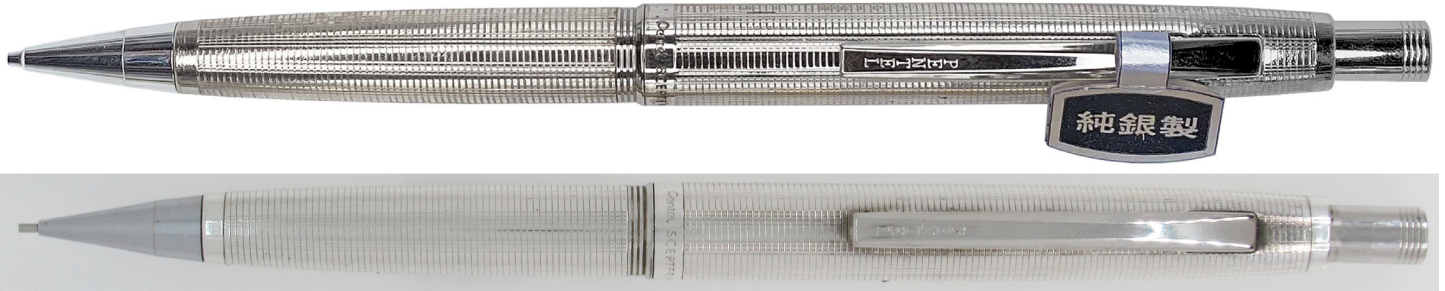

## Scepter Sterling Silver Pencil

Image Source Cummins07 [1] | Jimmy Simpson [2]

Size	0.5
Base Colors	Sterling Silver
Years Available	Early-70's
Mfg Country	Japan
Dist Country	Japan
Price Tags	¥7000
Dimensions	Overall: 138.6mm Eraser Cap: 8.1mm Body: 70.2mm Grip: 42.1mm Tip: 18.2mm