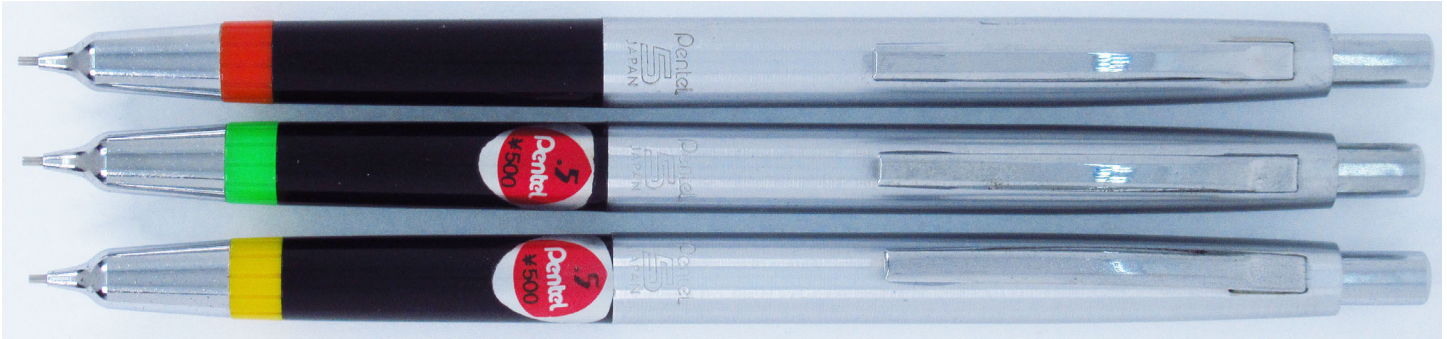

Pentel Pencils Identification Book

P545 Version 2† "Long" Sharp Pencil

† (Tentative Designation)

Image Source Jimmy Simpson

Size	0.5
Base Colors	B Red / D Green / G Yellow Band
Years Available	Early to mid-70's
Mfg Country	Japan
Dist Country	Japan
Price Tags	Early - ¥500 Late - ¥700
Dimensions	Overall: 142mm Eraser Cap: 11mm Body: 73mm Grip: 33mm Ring: 5mm Tip: 20mm

Unique tip marks this pencil. Unusually, this pencil appears to come in two sizes, with one (Version 2) possibly being a second model number (unknown), or an earlier/later version. And to make things more interesting, neither body appears to be used on any pencil, except the P545, so it does not appear to be a case of using other pencil parts. According to pictures I have found online of the pencils in a Pentel tray, marked P545 (which is how it has been identified), it appears that the shorter Version 1 is definitely a P545, which leaves the question about what the longer pencil is.