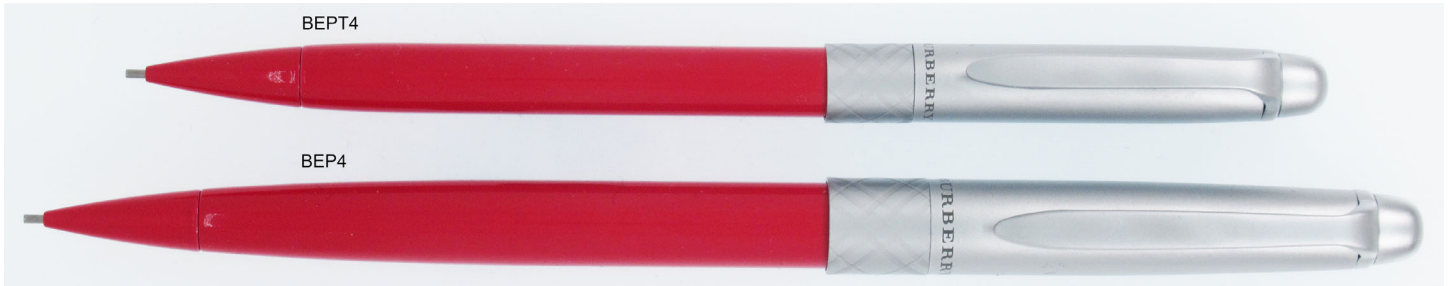

Pentel Pencils Identification Book

Burberry BEPT4 Kensington Automatic Pencil for Notebook

Image Source Jimmy Simpson

Size	0.5
Base Colors	A Black / B Red / C Blue / Z Silver
Years Available	2002 to mid-00's
Mfg Country	Japan
Dist Country	Worldwide
Price Tags	¥4000
Dimensions	Overall: 118.7mm Body: 49.8mm Grip: 51.6mm Tip: 17.3mm

These pencils were a collaboration between Pentel and Burberry, a specialized clothing brand. In 1999, Burberrys changed their name to Burberry. I only find that this pencil has the later Burberry logo. This is the smaller of the matching pencils, BEP4 & BEPT4.

<https://penstory.tistory.com/19>