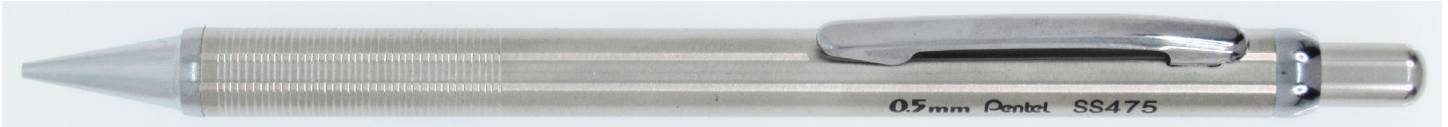

## SS475 Sterling Sliding Sleeve Stainless Steel Mechanical Pencil

Image Source Jimmy Simpson

Size 0.5  
Base Colors Silver Body  
Years Available 2018 to Current  
Mfg Country Taiwan  
Dist Country Taiwan  
Dimensions Overall: 137.6mm  
Eraser Cap: 10.5mm  
Body: 111.5mm  
Tip: 15.6mm