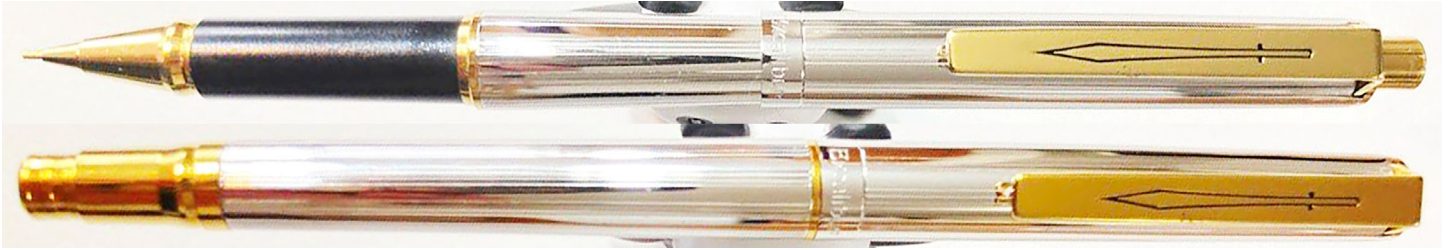

## PXE155 Excalibur Automatic Pencil

Image Source Pentel of Japan - 2015-2016 Catalog

Size 0.5  
Base Colors Silver w/ engraved stripes and Gold trim  
Years Available 1982 to mid-80's  
Mfg Country Japan  
Dist Country Japan  
Price Tags ¥15000  
Silver-plated with Gold trim.  
Associated Pen: RXE155 Excalibur Rolling Writer Pen.