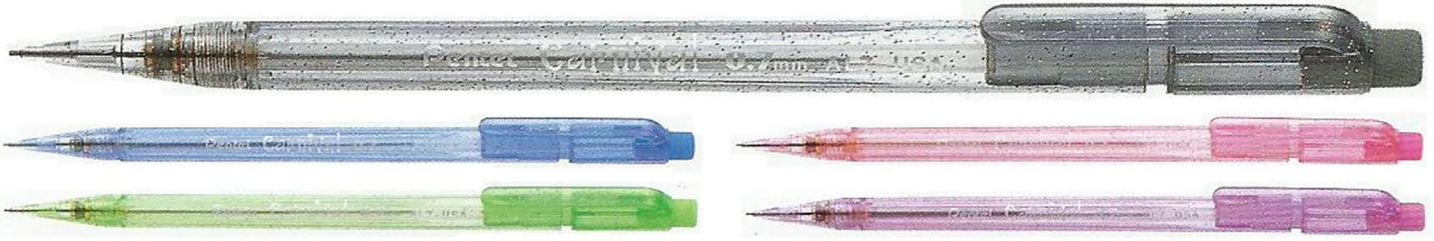

## AL7 Carnival Automatic Pencil

Image Source <https://twitter.com/PentelGuatemala/status/284672540926963712>

Size 0.7  
Base Colors A Black / C Blue / D Green / P Pink / V Violet  
Years Available 2000's  
Mfg Country USA  
Dist Country Worldwide