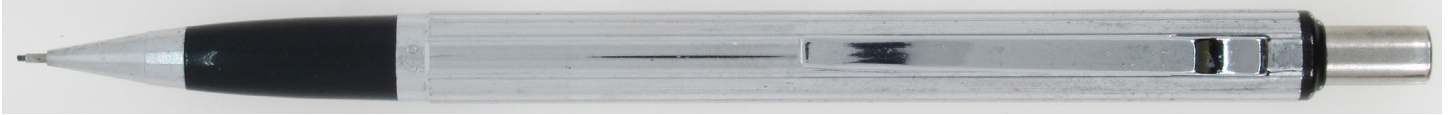

## P805 Sharp Pencil

Image Source Jimmy Simpson

Size	0.5
Base Colors	Black / Navy Grip - Silver Body
Years Available	Mid to late-70's
Mfg Country	Japan
Dist Country	Japan
Price Tags	¥800
Dimensions	Overall: 130mm Eraser Cap: 9.5mm Body: 86.5mm Grip: 19.2mm Tip: 14.8mm