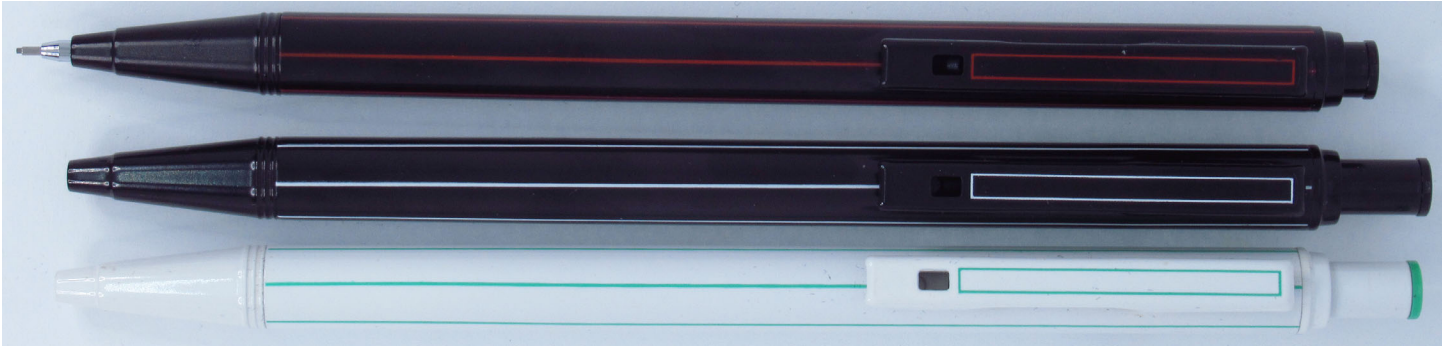

Pentel Pencils Identification Book

PC265 Clicsharp Pencil

Image Source Jimmy Simpson

Size	0.5
Base Colors	AB Red stripes on Black / AC Blue stripes on Black / AW White stripes on Black / WA Black stripes on White / WD Green stripes on White / WP Pink stripes on White
Years Available	1985 to early-90's
Mfg Country	Japan
Dist Country	Worldwide
Dimensions	Overall (retracted/extended): 136.8mm / 136.4mm Eraser Cap (retracted/extended): 9.1mm / 3.5mm Body: 106.5mm Tip (retracted/extended): 21.2mm / 26.4mm

The PC265 is the Clicsharp version of the PC215 Rolly.

The PC265 is a match for the RC26 Clicroller. It was available with the matching RC26 in the Slim Clicroller Gift Set RCP26xx (xx is matching color code).

The model name starts with PC, followed by a three-digit number, and this number indicates the price, domestic/export and size in that order.

The price digit 1 = ¥1500, 2 = ¥2000 and 3 = ¥3000.

The domestic/export digit: 0-4 are for domestic (Japan) use and 5-9 are for export.

<https://m.blog.naver.com/enne313/30157977146>

Tags #DoubleKnock #FF-PC215