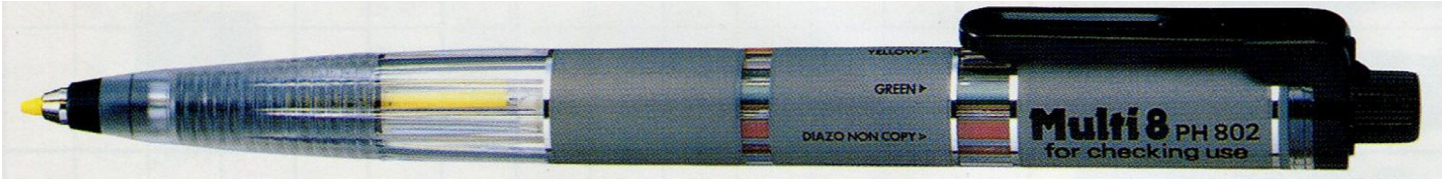

Pentel Pencils Identification Book

PH802 Multi-8 for Checking Mechanical Pencil

Image Source Pentel of America 1994 Catalog

Size 2.0

Base Colors Gray

Years Available Late-80's to Current

Mfg Country Japan

Dist Country Worldwide

Price Tags ¥2000

Barrel markings indicate Diazo non-copy Red, PPC non-copy Blue, Red, Blue, Green, Brown, Orange and Yellow leads.

Tags #ColorLead #FF-PH158 #MultiPen