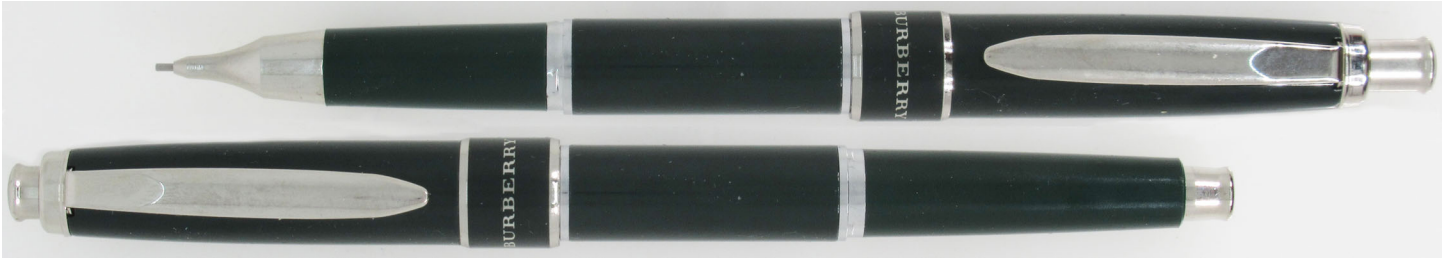

Pentel Pencils Identification Book

Burberry Unknown Kerry Automatic Pencil

Image Source Jimmy Simpson

Size	0.5
Base Colors	Forest Green
Years Available	2000's
Mfg Country	Japan
Dist Country	Worldwide
Dimensions	Overall [Capped / Posted / No Cap]: 136.6mm / 140.7mm / 120.8mm Cap [Capped / Posted]: 61.2mm / 65.5mm Reservoir Cap: 6.0mm Body, Back: 37.3mm Body, Center Ring: 32.1mm Grip: 26.9mm Tip: 18.9mm

These pencils were a collaboration between Pentel and Burberry, a specialized clothing brand. In 1999, Burberrys changed their name to Burberry. I only find that this pencil has the later Burberry logo. This pencil is based on the P1035 Kerry.

Tags #Cap #Kerry