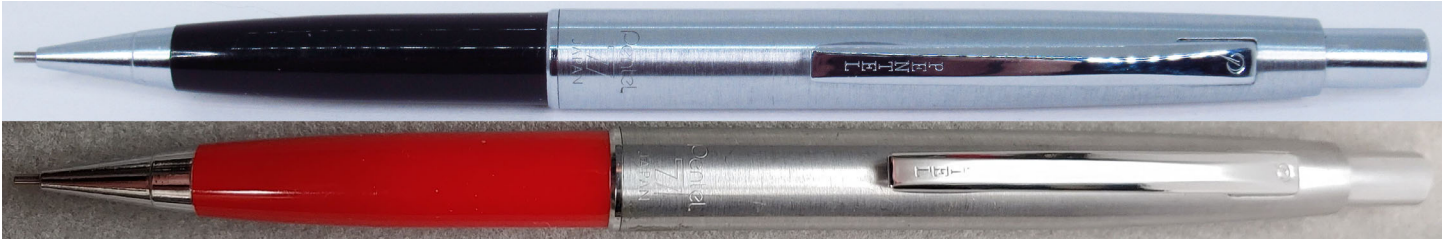

## ML7† Sharp "Middle" Pencil

† (Tentative Designation)

Image Source Jimmy Simpson [1] | KnockType11 [2]

Size	0.7
Base Colors	Red
Years Available	Early-70's
Mfg Country	Japan
Dist Country	Japan
Dimensions	Overall: 130mm Eraser Cap: 10mm Body: 71mm Grip: 34mm Tip: 15mm