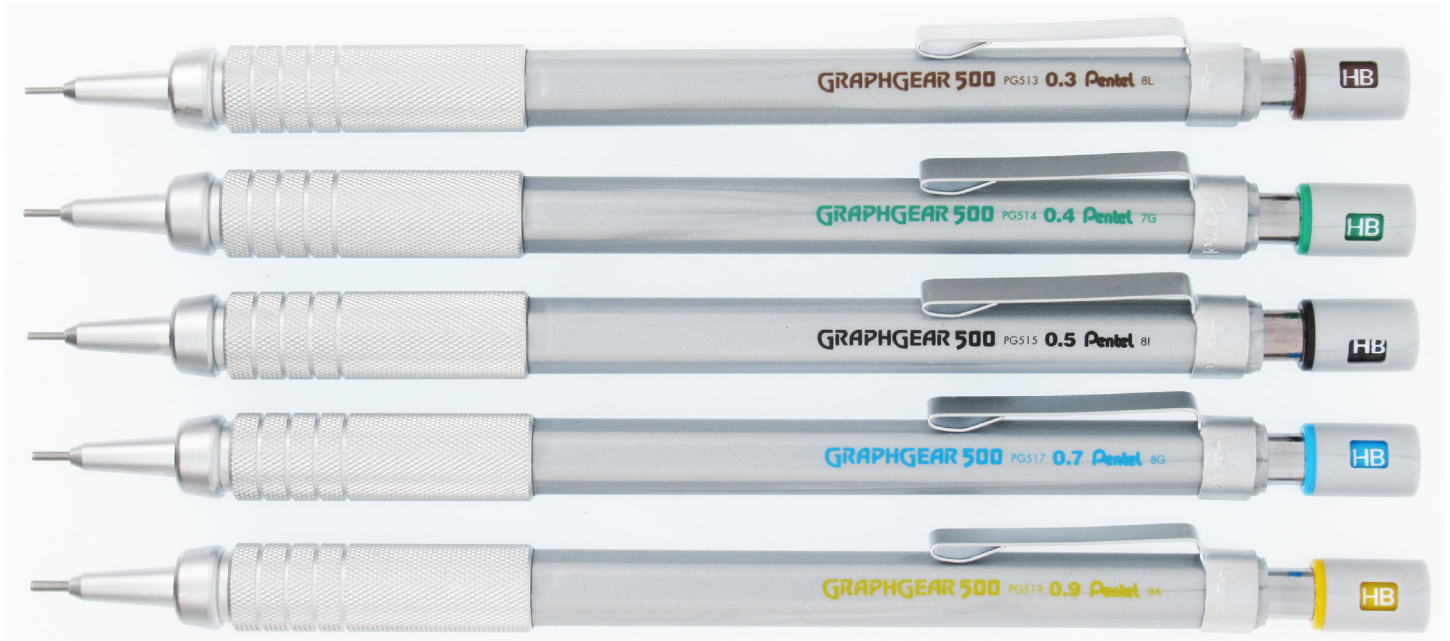

Pentel Pencils Identification Book

PG513 / PG514 / PG515 / PG517 / PG519 GraphGear 500 Automatic Drafting Pencil

Image Source Jimmy Simpson

Size 0.3 / 0.4 / 0.5 / 0.7 / 0.9
Base Colors Gray Body with colored text
0.3 E Brown
0.4 D Green
0.5 A Black
0.7 C Blue
0.9 G Yellow

Years Available 2000's to Current

Mfg Country Japan

Dist Country Worldwide

Dimensions Overall: 147.7mm
Eraser Cap: 15.6mm
Body: 78.1mm
Grip/Tip: 54.0mm

The Date Code is the 2-characters at the end of the text on the side of the pencil.

Tags #0.4 #FF-PG515