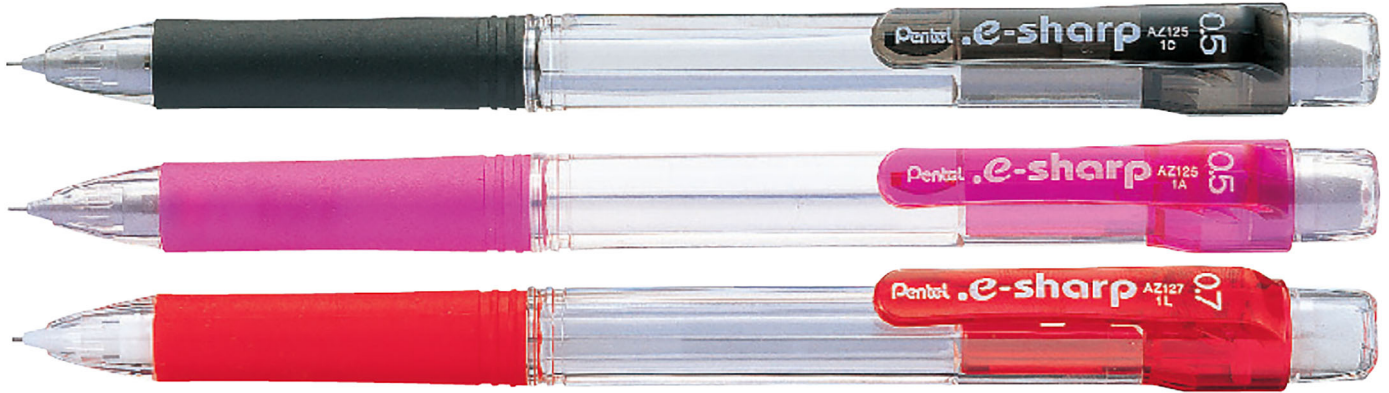

Pentel Pencils Identification Book

AZ125 / AZ127 .e-sharp Automatic Pencil

Image Source Pentel International 2015 Catalogue

Size 0.5 / 0.7

Base Colors 0.5 A Black / D Green / P Pink / S Sky Blue / V Violet
0.7 BX Red / CX Blue / FX Orange

Years Available 2001 to Current

Mfg Country China - US Catalogs specify China, while International Catalogs do not list it in the Overseas Manufacturing (defaulting to Japan?) up to 2021
Japan - 2022 and later

Dist Country Worldwide

The Date Code is the 2 characters in the text on the clip.