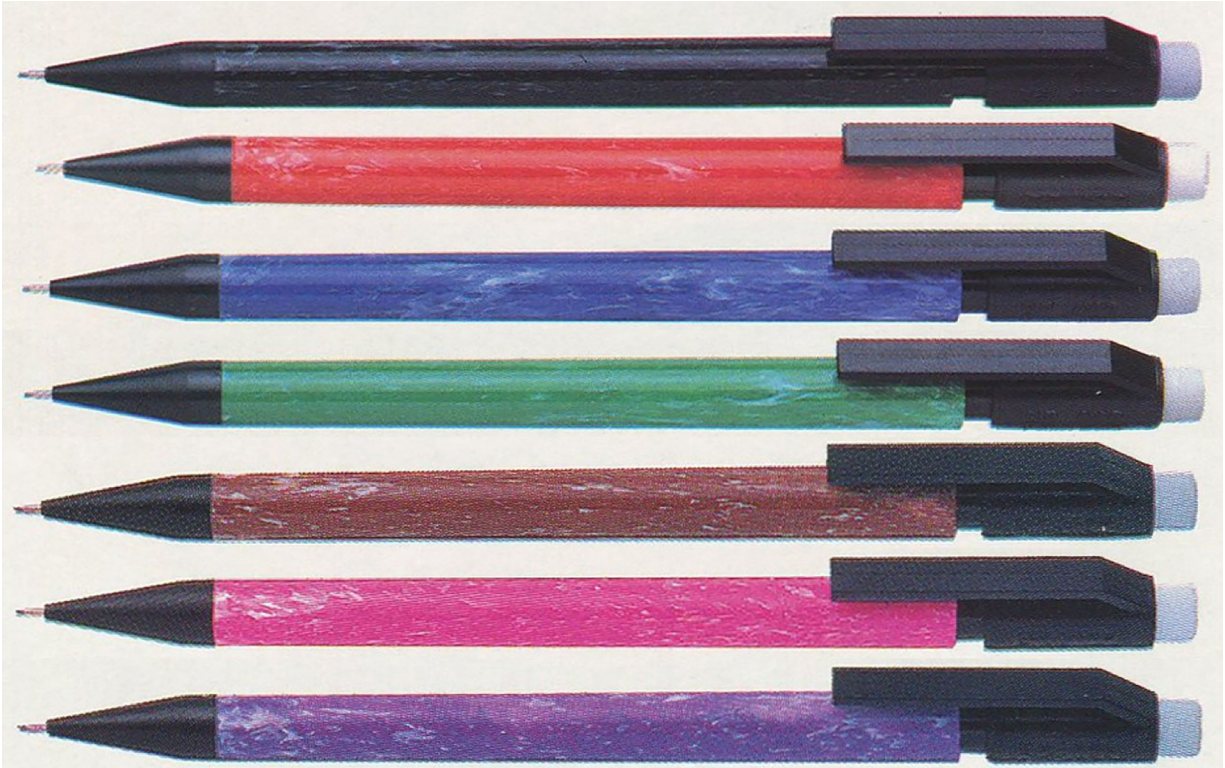

## A45MB Rock 'n Write Automatic Pencil

Image Source Pentel of America 1994 Catalog

Size 0.5  
Base Colors Marble Barrel  
A Black / B Red / C Blue / D Green / E Brown / P Pink / V Violet  
Years Available Mid to late-90's  
Mfg Country USA  
Dist Country Worldwide  
Dimensions Overall: 144.7mm  
Reservoir Cap & Eraser: 30.2mm  
Body: 90.9mm  
Tip: 23.6mm