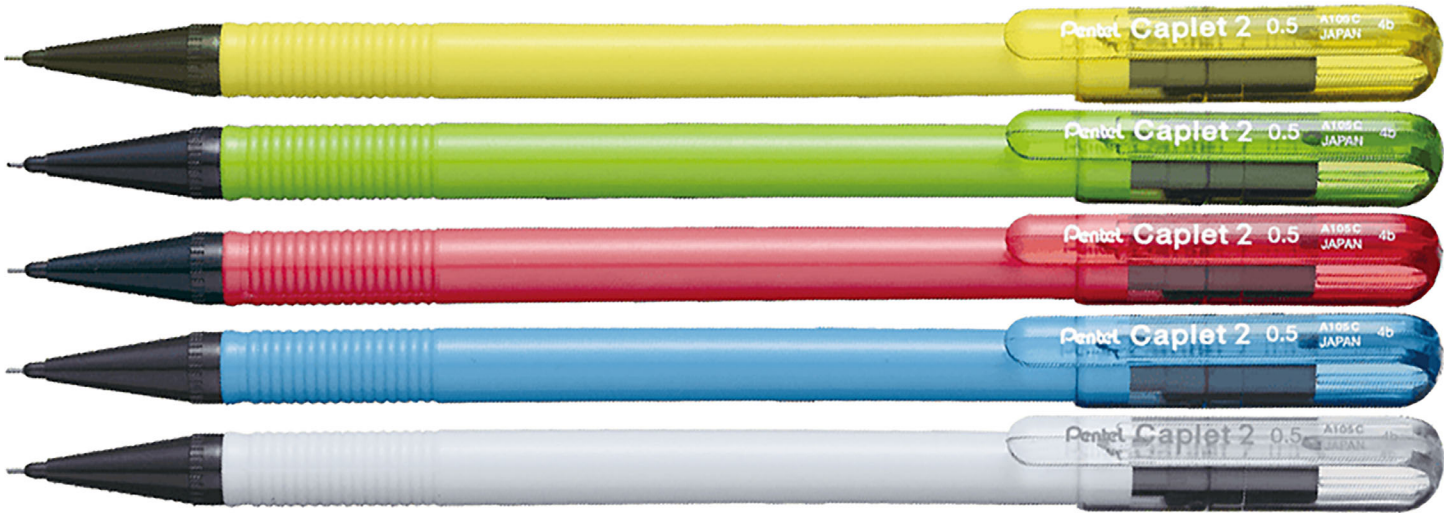

## A105C Caplet 2 Mechanical Pencil

Image Source <https://pentel.co.id/product/caplet-2-a105c/>

Size	0.5
Base Colors	G Yellow / K Light Green / P Pink / S Sky Blue / W White
Years Available	2014 to Current
Mfg Country	Japan
Dist Country	Worldwide
Dimensions	Overall (Capped / Posted / No Cap): 146.6mm / 155.0mm / 141.0mm Cap (excluding clip): 40.0mm Eraser Cover: 11.2mm Body: 109.7mm Tip: 20.0mm