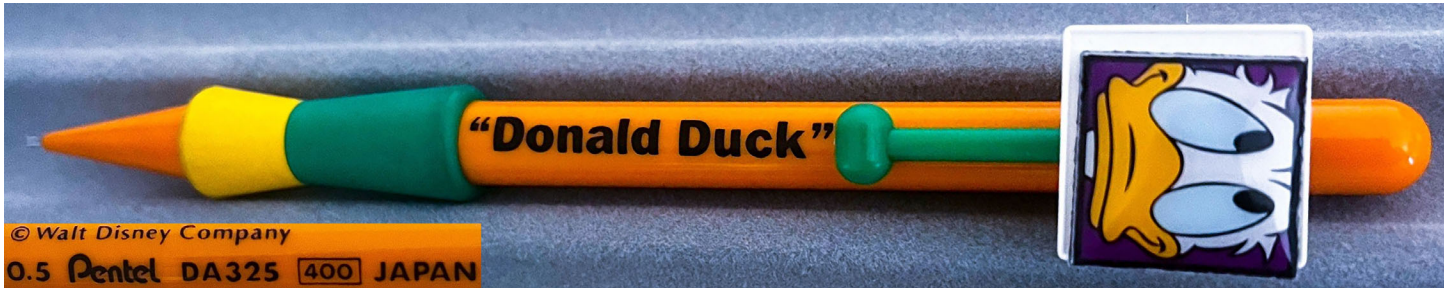

## Disney DA325 Donald Duck J•Grip Automatic Pencil

Image Source Knockologist

Size 0.5  
Base Colors Orange  
Years Available Mid-90's  
Mfg Country Japan  
Dist Country Japan  
Price Tags ¥400

Tags #Ergonomic #FF-A325