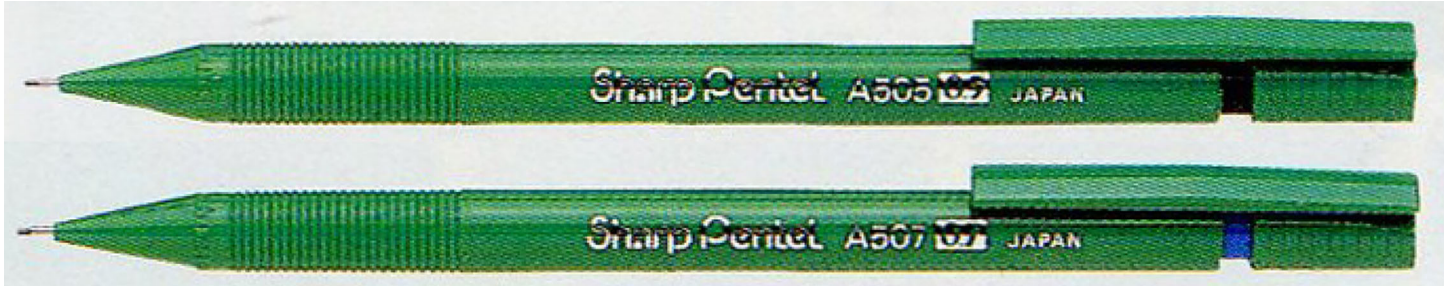

## A505 / A507 Sharp Pentel Mechanical Pencil

Image Source Pentel International 1997 Catalogue

Size 0.5 / 0.7

Base Colors Green

Years Available 1994 to Late-90's

Mfg Country Japan

Dist Country Worldwide

The A505 and A507 pencils are a match to the R50 Roller pen.