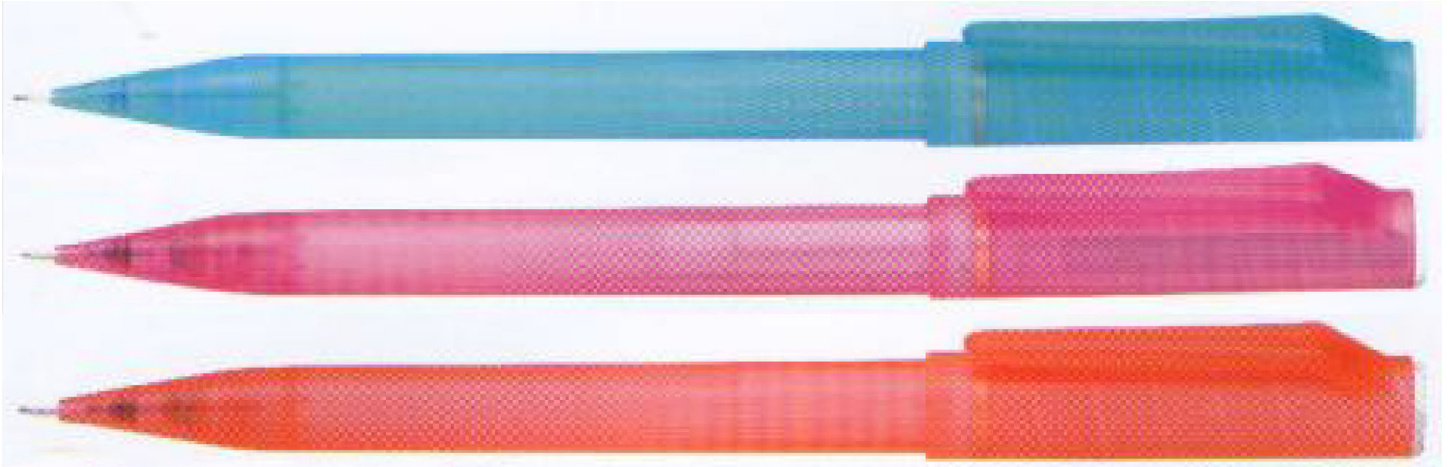

## QE405F / QE407F Twist-Erase Frost Automatic Pencil

Image Source Pentel International 2006 Catalogue

Size 0.5 / 0.7  
Base Colors 0.5 D Green / F Orange / P Pink / S Sky Blue / T Transparent  
0.7 B Red / C Blue / T Transparent / V Violet  
Years Available Mid-00's  
Mfg Country USA  
Dist Country USA  
Dimensions Overall: 137.8mm  
Eraser Plunger: 49.0mm  
Body: 63.8mm  
Tip: 25.0mm