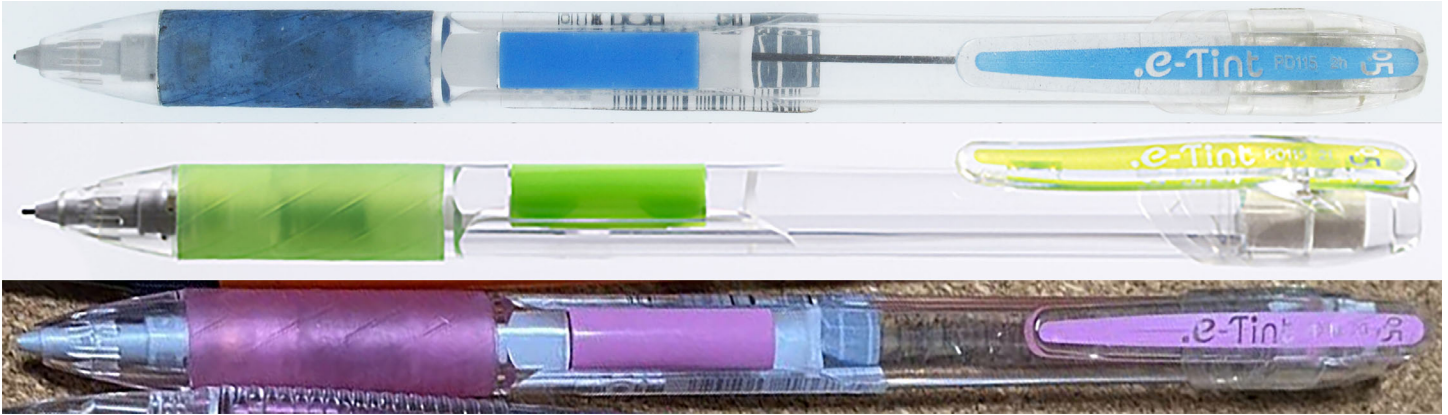

Pentel Pencils Identification Book

PD115 .e-Tint Automatic Pencil

Image Source Jimmy Simpson [1] | <https://www.pentel.co.jp/special/9459/> [2] | <https://aucview.aucfan.com/yahoo/d1033273906/> [3]

Size 0.5
Base Colors A Black / C Blue / K Light Green / P Pink / S Sky Blue
Years Available 2002 to late-00's
Mfg Country China
Dist Country Worldwide
Dimensions Overall: 141.4mm
Eraser Cap (measured at back): 20.1mm
Body (measured at back): 79.5mm
Grip: 26.9mm
Tip: 14.9mm
Winner of the 2003 Good Design Award.

<https://achapi2718.blogspot.com/2014/06/mechanical-pencil-e-tint-pd115-05mm.html>
<https://www.g-mark.org/gallery/winners/9d1a01a1-803d-11ed-862b-0242ac130002>

Tags #FF-PD115 #GoodDesign #SideKnock