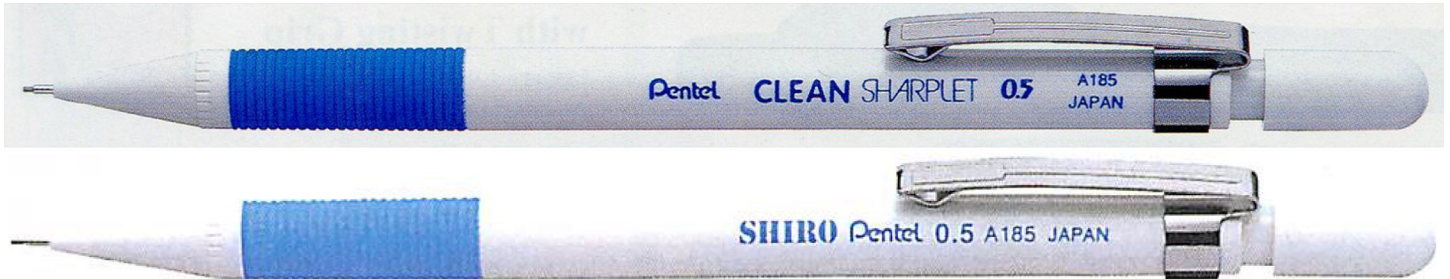

## A185 Clean Sharplet Mechanical Pencil

Image Source Pentel International 1997 Catalogue [1] / Pentel of Germany 1996 Katalog [2]

Size	0.5
Base Colors	W White / WS White Shiro
Years Available	Late-90's
Mfg Country	Japan
Dist Country	Worldwide
Dimensions	Overall: 141.2mm Eraser Cap: 16.3mm Reservoir: 3.5mm Body: 99.3mm Tip: 22.1mm