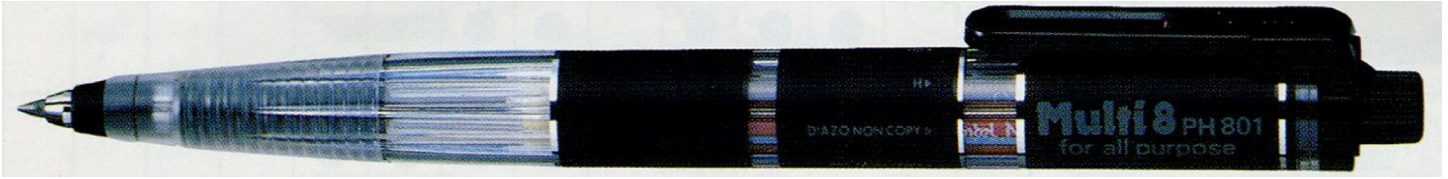

## PH801 Multi-8 All Purpose Mechanical Pencil

Image Source Pentel of America 1994 Catalog

Size 2.0

Base Colors Black

Years Available Late-80's to late-90's

Mfg Country Japan

Dist Country Worldwide

Barrel markings indicate Diazo non-copy Red, PPC non-copy Blue, Red, Blue, 2B, B, HB and H leads.