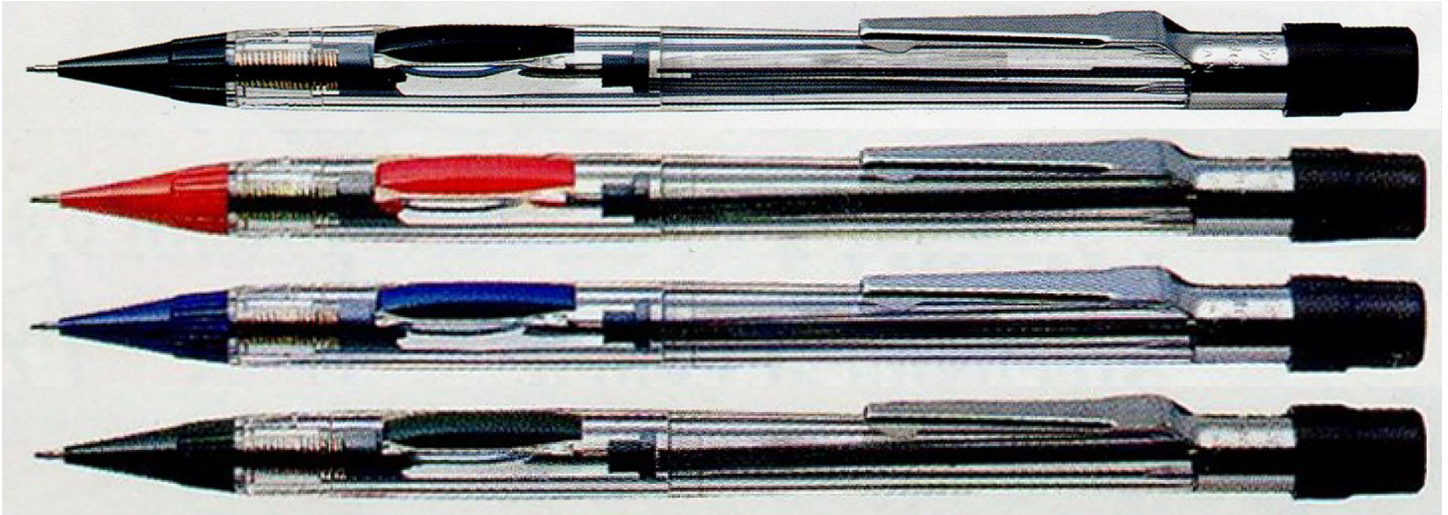

## PD345R Clear Clic Automatic Pencil

Image Source Pentel International 1997 Catalogue

Size 0.5  
Base Colors Clear Body with colored Cap, Tip and Clic.  
A Black / B Red / C Blue / D Green  
Years Available Mid-90's to 1998  
Mfg Country Japan  
Dist Country Japan  
Dimensions Overall: 144.2mm  
Eraser Cap: 14.1mm  
Clip Band: 9.7mm  
Body: 101.3mm  
Tip: 19.1mm