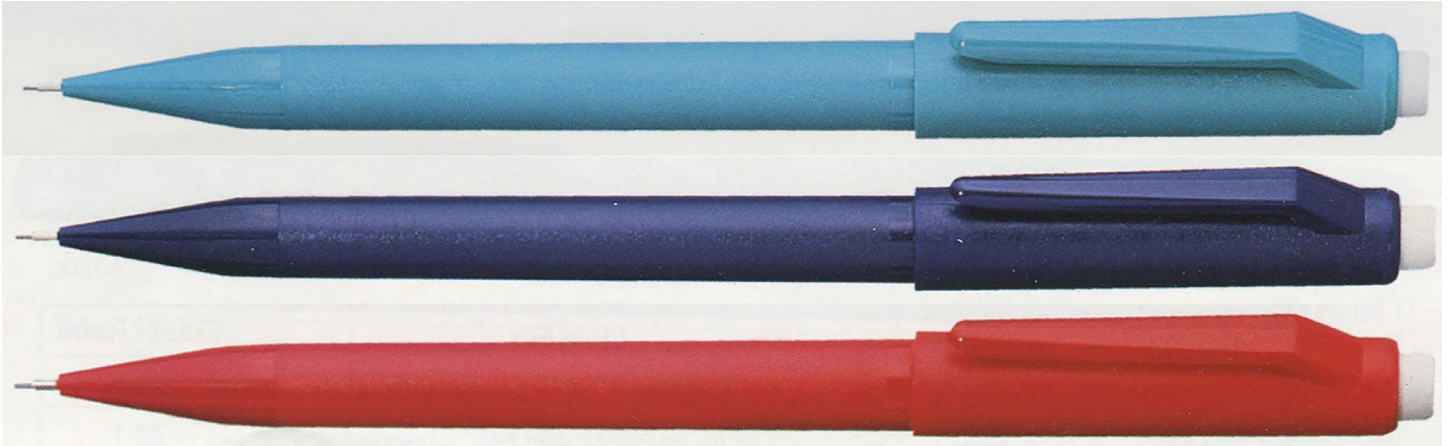

## QE405 / QE407 / QE409 Twist-Erase Automatic Pencil

Image Source Pentel of America 2000 Catalog

Size 0.5 / 0.7 / 0.9  
Base Colors 0.5 A Black / C Blue / D Teal / N Gray / V Plum  
0.7 C Blue / E Brown / V Violet  
0.9 B Red / G Yellow  
Years Available 1987 to early-00's  
Mfg Country Japan  
Dist Country Worldwide  
Dimensions Overall: 137.8mm  
Eraser Plunger: 49.0mm  
Body: 63.8mm  
Tip: 25.0mm